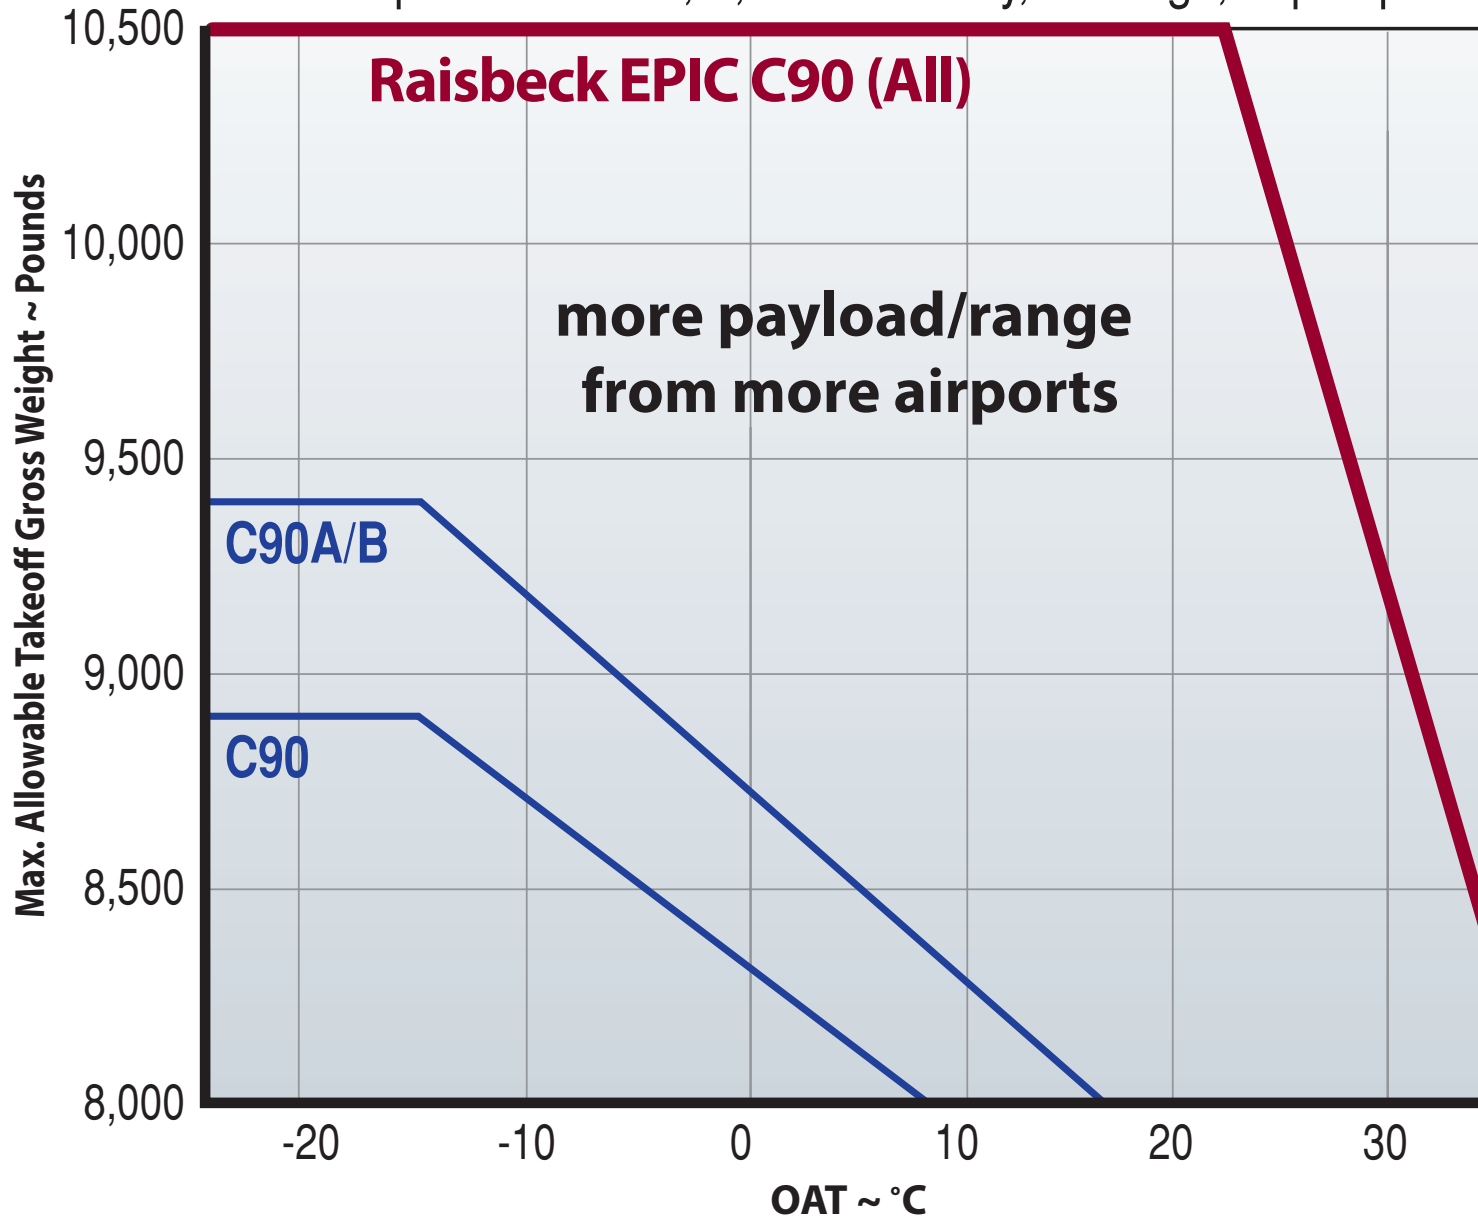

King Air C90B/C90A/C90 EPIC Max. Takeoff Gross Weight Comparison

Example: Sea Level, 3,000 ft runway, accel-go, flaps up

Raisbeck's C90 EPIC Package enables your C90B, C90A or C90 to carry more payload or fuel (for increased range) from more airports.