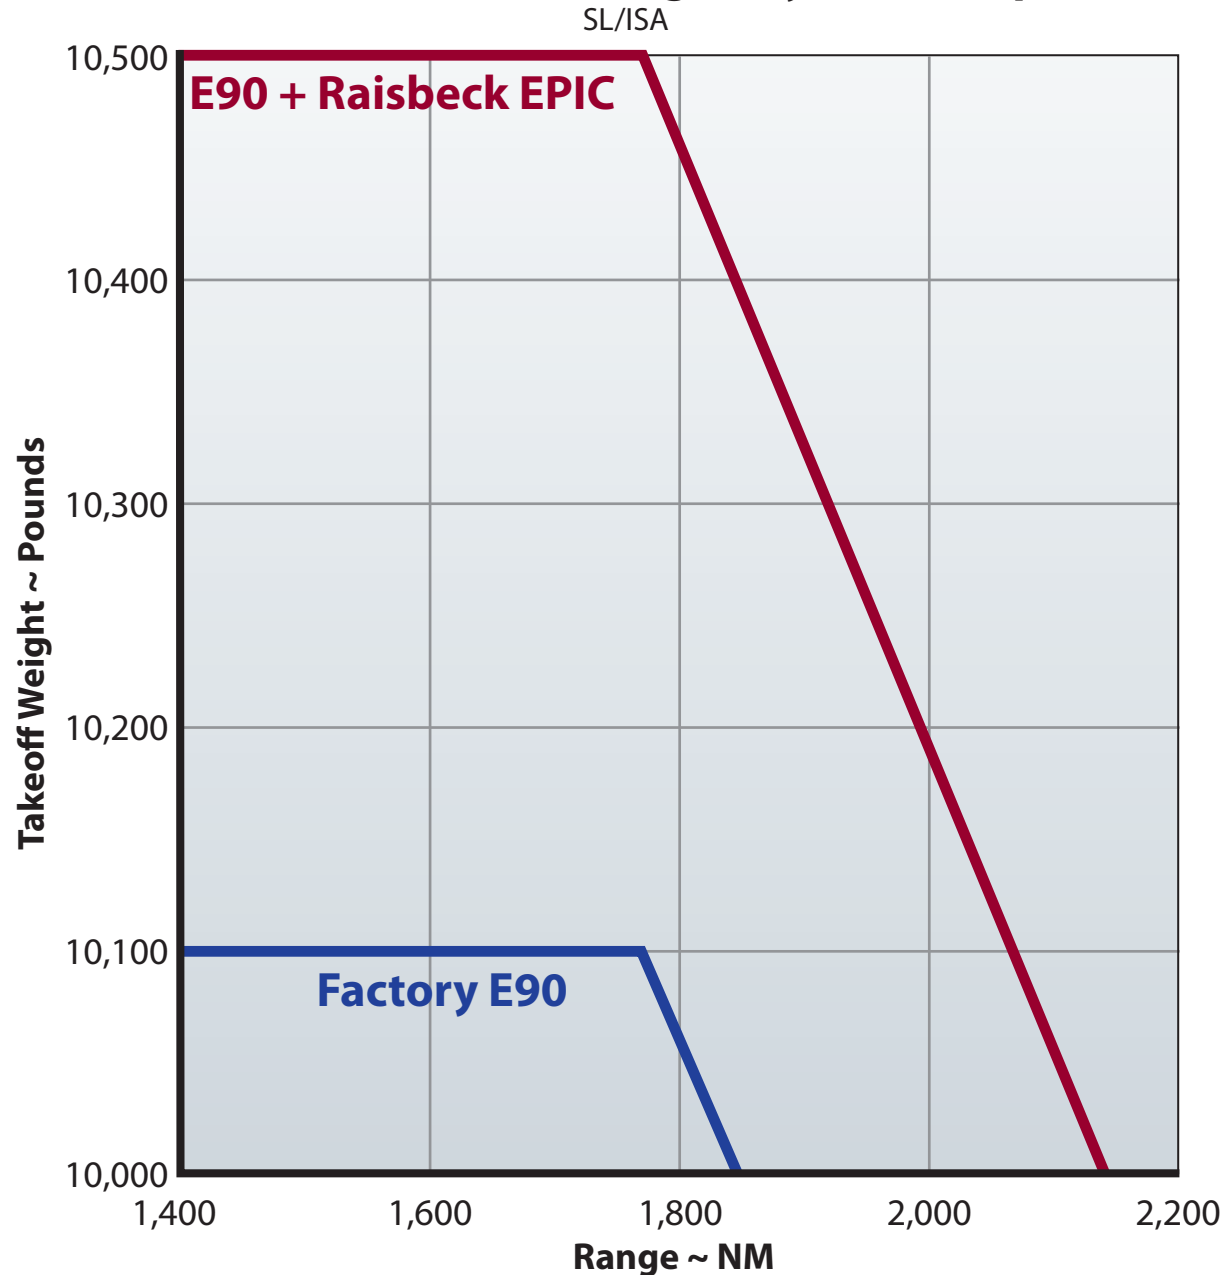

# King Air E90 EPIC Takeoff Range/Payload Comparison

## E90 Series EPIC Takeoff Range/Payload Comparison

Raisbeck's E90 EPIC Package enables your King Air E90 to carry more payload—or more fuel for increased range.